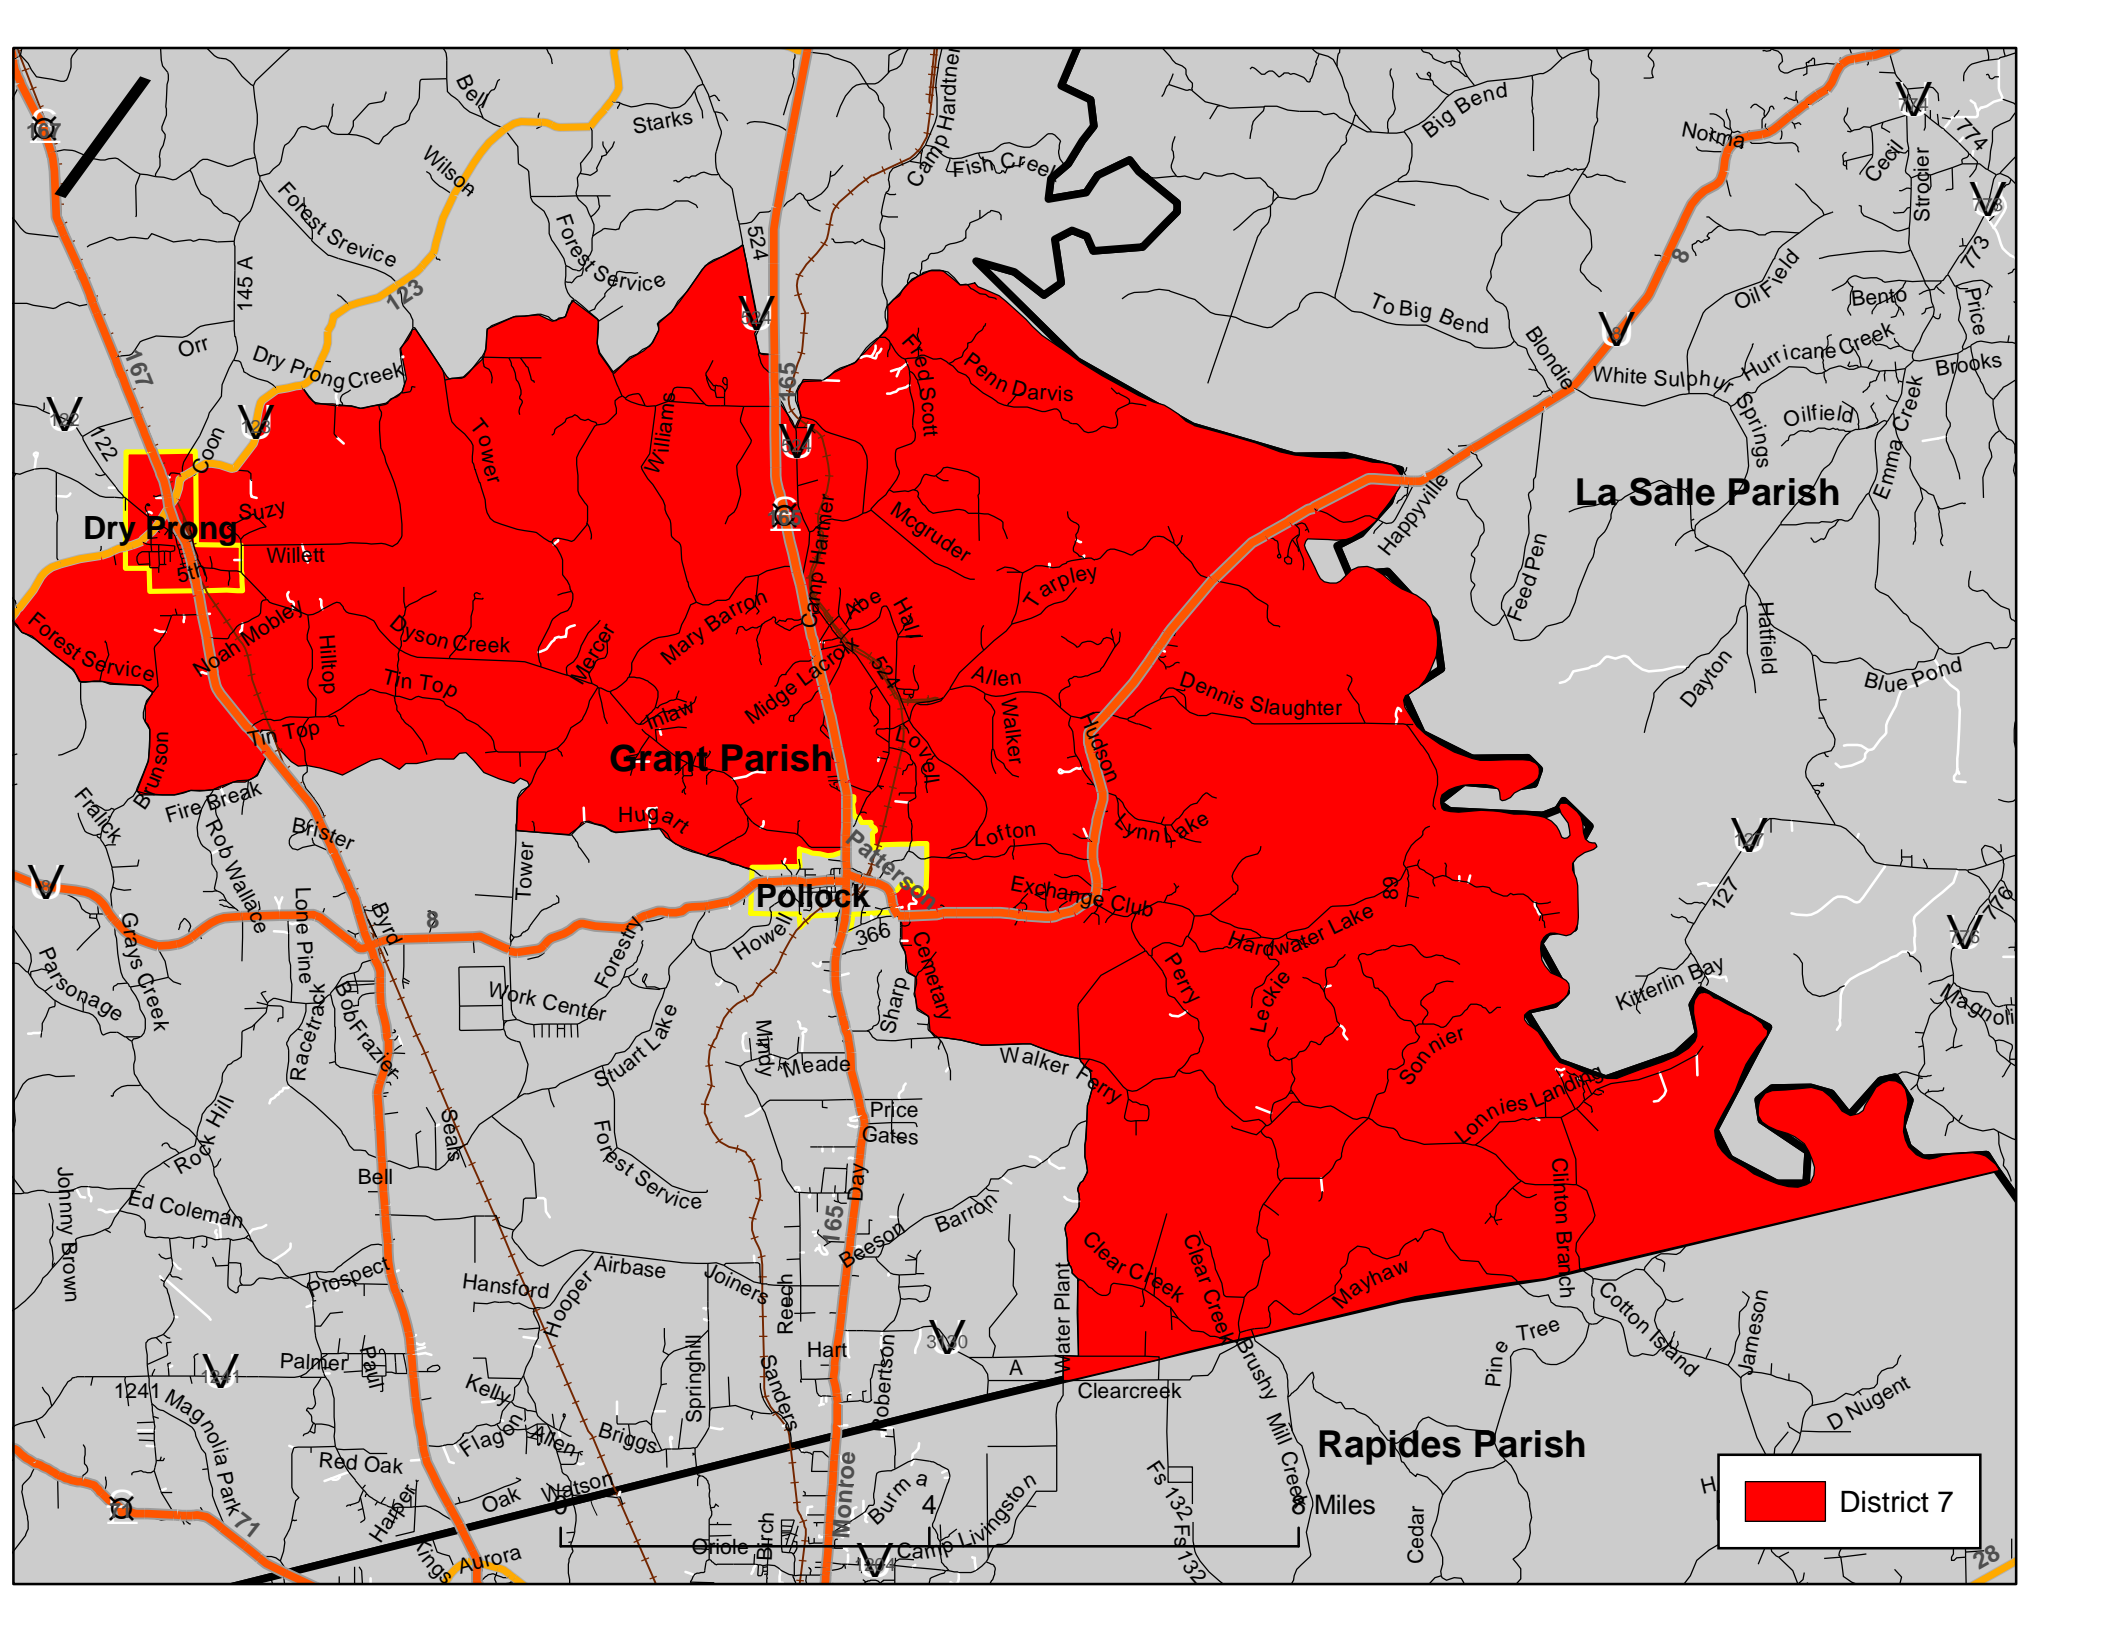

0 10 20 Miles

 District 7

Dry Prong

Grant Parish

Pollock

La Salle Parish

Rapides Parish

District 7

Miles